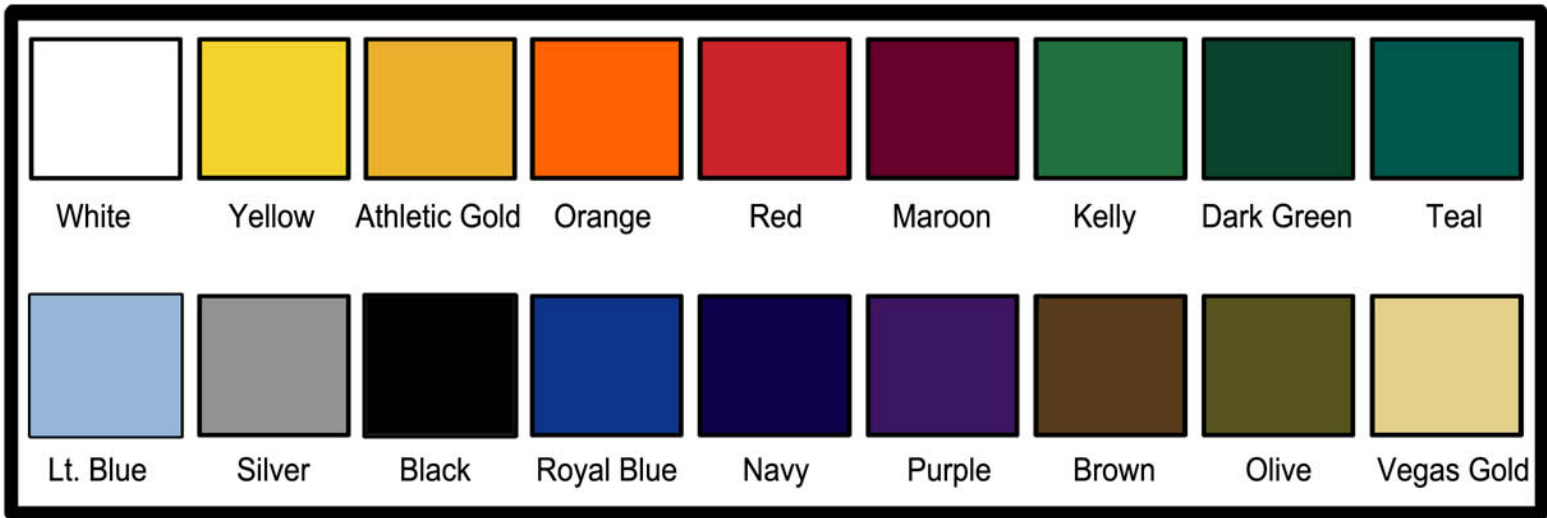

# PICK YOUR COLORS HERE!

## FABRIC COLORS\*

## Webbing Colors\*

## Mesh

\* Sportwaves tries to carry all the popular team colors. Keep in mind that computer monitors and printers vary in shades. If you are not sure of the colors you can send us a jersey to match or we can send a fabric swatch to you.